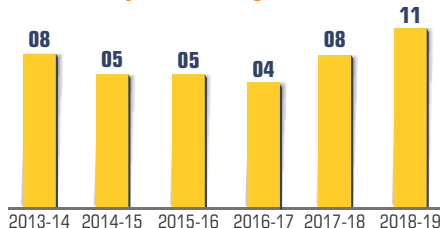

Result Graph: IJSO Stage-I (NSEJS)