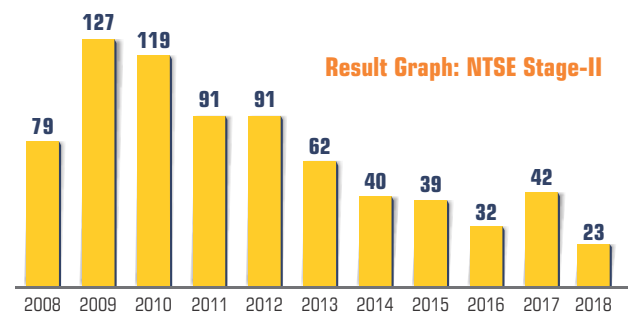

Class X

NTSE (Stage -1) Online test series

No. of Tests	Start Date	End Date	Fee
Total Tests 09 (3 NCT, 6 FST)	17-May-2021	01-Nov-2021	₹1200/-

Test Schedule Class-IX

S.No	Test Code	Test Dates
1	NTSE Cummulative Test (NCT-1)	17-May-2021
2	NTSE Cummulative Test (NCT-2)	26-July-2021
3	NTSE Cummulative Test (NCT-3)	06-Sep-2021
4	Full Syllabus Test (FST-1)	27-Sep-2021
5	Full Syllabus Test (FST-2)	04-Oct-2021
6	Full Syllabus Test (FST-3)	11-Oct-2021
7	Full Syllabus Test (FST-4)	18-Oct-2021
8	Full Syllabus Test (FST-5)	25-Oct-2021
9	Full Syllabus Test (FST-6)	01-Nov-2021

IJSO Stage -1 (NSEJS)-Online All India Test Series

No. of Tests	Start Date	End Date	Fee
Total Tests 14 (3 IAT, 2 CT, 9 FST)	14-June-2021	22-Feb-2022	₹1200/-

Test Schedule- IJSO Stage-1

S.No	Test Code	Test Dates
1	IAT-1	17-May-2021
2	Cummulative Test (CT-1)	21-June-2021
3	IAT-2	17-Aug-2021
4	IAT-3	30-Aug-2021
5	Cummulative Test (CT-2)	06-Sep-2021
6	Full Syllabus Test (FST-1)	13-Sep-2021
7	Full Syllabus Test (FST-2)	27-Sep-2021
8	Full Syllabus Test (FST-3)	04-Oct-2021
9	Full Syllabus Test (FST-4)	11-Oct-2021
10	Full Syllabus Test (FST-5)	18-Oct-2021
11	Full Syllabus Test (FST-6)	25-Oct-2021
12	Full Syllabus Test (FST-7)	28-Oct-2021
13	Full Syllabus Test (FST-8)	01-Nov-2021
14	Full Syllabus Test (FST-9)	04-Nov-2021

DLPD Result Graph