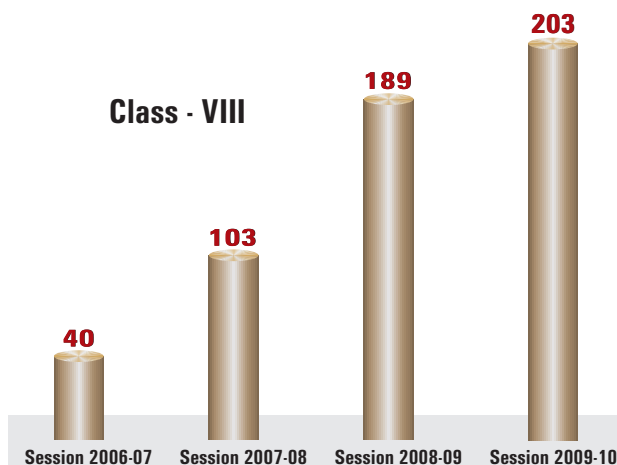

Distance Learning Programmes for IIT-JEE, AIPMT & AIEEE

Complete Packages (SMP + AITS + RP)

Study Material Packages (SMP)

All India Test Series (AITS)

Revision Packages (RPs)

Rank Booster (RB) | Rank Master (RM) | Rank Refiner (RR) | Ready Reckoner

For detail Information please refer Information Leaflet for the above programmes

Know Your Registration Details & Study Material Dispatch Status through Student Corner at www.dlpd.resonance.ac.in

How To Enroll

- Apply Online on - edushoppee @ www.dlpd.resonance.ac.in
  OR
- Get application form from any of the Study Centre / Information Centre.
- Submit/Post the filled in Application Form (Photograph duly pasted), two extra photographs, along with DD of required Course fee (drawn in favour of Resonance, payable at kota) to any of the Study Centre (SC) / Information Centre (IC) of Resonance or
- Submit the course fee through DD / Cheque / Net Banking in Resonance's ICICI Bank a/c no. 018405006323 & deposit the Bank receipt along with the form at any the SC/IC of Resonance.

Result : NTSE (Final Stage)

Study Centre

Kota : 0744-3022244/45	Jaipur : 0141-3192222, 3217766
Bhopal : 0755-3192222, 3206353	Delhi : 011-3192222, 32637290
Lucknow : 0522-3192222, 3205854	Kolkata : 033-3192222, 32417069
Nagpur : 0712-3192222, 6462622	Mumbai : 022-3192222, 31291497
Udaipur : 0294-3192222, 3262733	Benguluru : 080-3192222
Bhubaneswar : 0674-3192222	Ahmedabad : 079-3192222
Ajmer : 0145-3192222, 9352463373	Jodhpur:0291-3192222, 9352463372

Information Centres

Chandigarh : 0172-3192222, 3255721	Indore : 0731-3192222, 3295721
Ranchi : 0651-3192222, 3249721	Patna : 0612-3192222, 9334592285

DLPD Head Office : C-8, Lakshya, Nursery plots, Talwandi, Kota (Rajasthan)-324005

CALL AT 0744-3022244 / 45 | Website : www.dlpd.resonance.ac.in | E-mail : dlpd@resonance.ac.in | SMS : at Reso DLP 56677